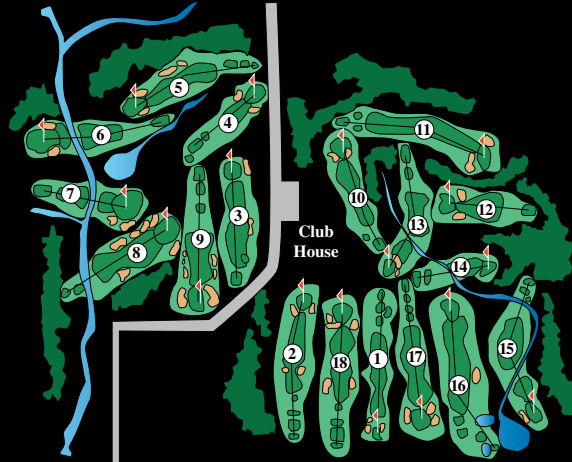

REACH NEW CUSTOMERS. GROW YOUR BUSINESS.

- > Scorecard Advertising
- > Online Advertising
- > And more...

www.AmericanGolf.com/advertising

RATINGS/SLOPE

	Men	Women
Back	71.7/125	-
Middle	70.4/122	-
Forward	-	71.7/122

LOCAL RULES:

USGA Rules shall govern all play except where modified by local rules or special rules that may be posted on the bulletin board.

1. Flower beds are considered ground under repair. A player is entitled to drop their ball within one club length of the nearest point of relief, no closer to the hole, without penalty.
2. Through the green a ball which, by force of impact, remains embedded in its own pitch mark, may be lifted without penalty, cleaned, and dropped as near as possible to the spot where it lay, but not closer to the hole. A ball may not be cleaned "through the green" unless so embedded.
3. All vehicular roadways and condo property lines on the course are considered out of bounds.

"THROUGH THE GREEN" IS THE WHOLE AREA OF THE COURSE EXCEPT:

- A. Teeing ground and putting green of the hole being played.
- B. All hazards of the course.

American Golf
www.americangolf.com

You are responsible for any injury to people or damage to property caused by your actions, including errant golf shots.

25 COUNTRY CLUB DR. • ANNANDALE, NJ 08801
(908) 735-4200 • www.beaverbrookcc.com

7/20/12